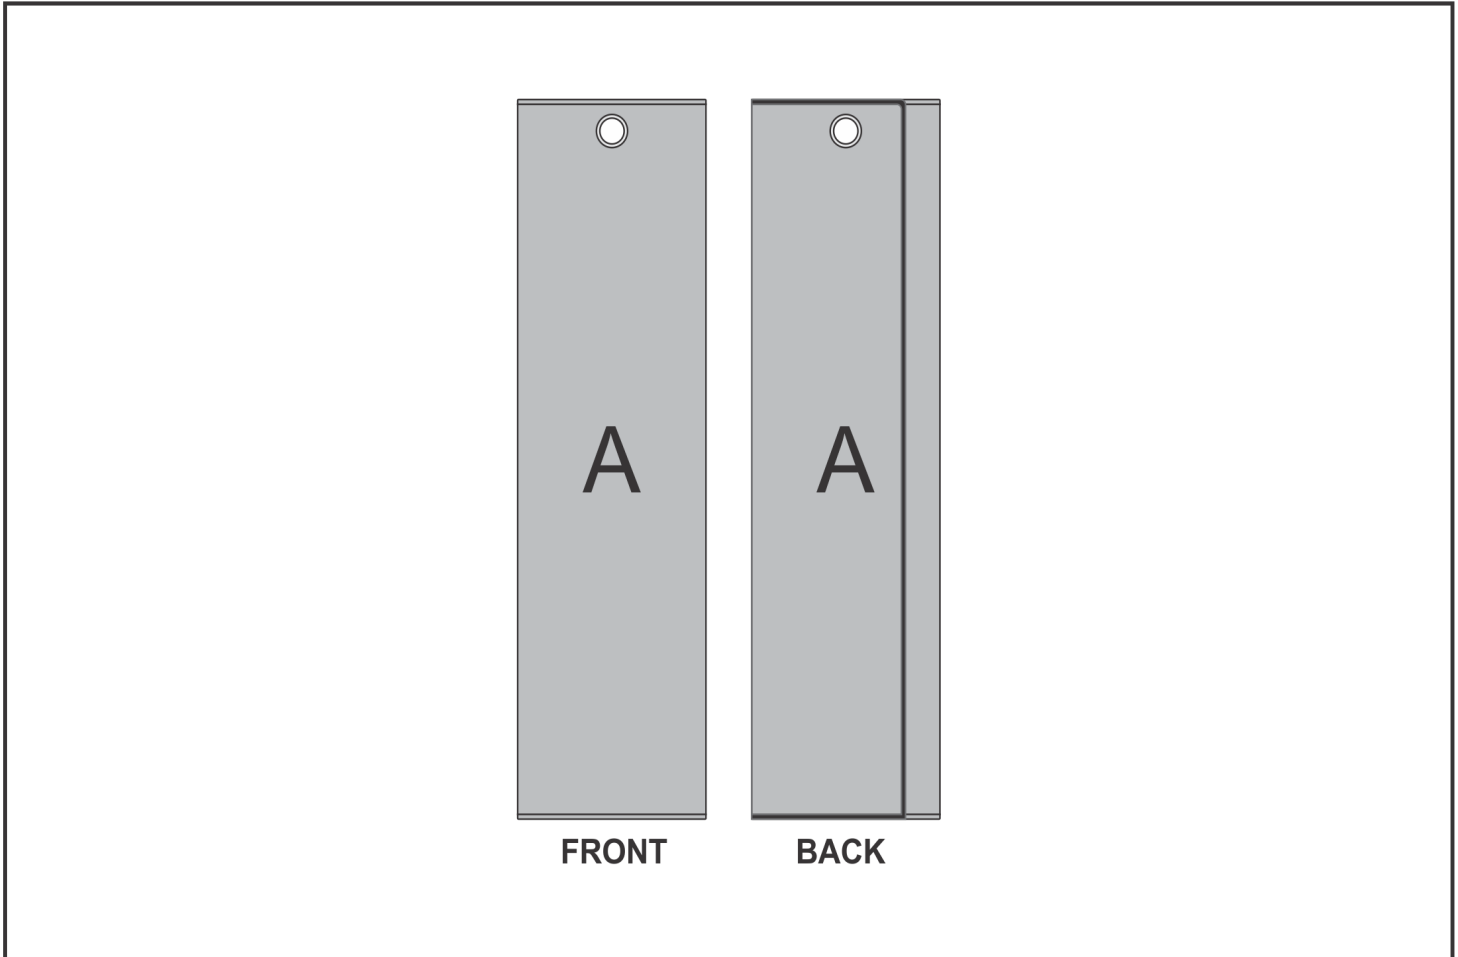

SA-HP-3-G

Hoppla Xander Golf Towel

Need to know:

Includes 1-Position Sublimation (setup fees apply)

- Please Note: We cannot guarantee 100% logo Alignment on all Brandable Panels.

Branding Options:

Position	Branding Method (Branding Code)	No. of Colours	Dimension
A	Custom Sublimation A (CPSUB-A)	Full Colour	384mm wide x 587mm high